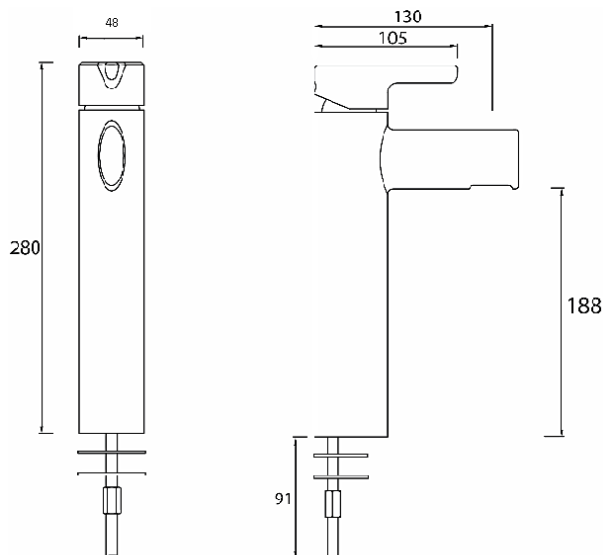

## FLUTE Tap Range Flute Tall Basin Mixer Chrome

Specification	
Style:	Contemporary
Product Type:	Bathroom Taps
Finish/Colour:	Chrome
Main Construction Material:	Brass
Mount Type:	Deck Mounted
Handle Type:	Lever
Connection Inlet:	M10x15mm Compression Flexi Tails
Number of Tap Holes Required:	1
Valve/Cartridge Type:	35mm Cartridge
Plumbing System Suitability	All
Working Pressure Range:	Min. 0.2, Max. 5.0
Maximum Hot Water Temperature: °c	60
Maximum Dynamic Pressure: (bar)	5
Maximum Static Pressure: (bar)	10
Flow Type:	Single
Flow Rate: (l/min @ 3 bar)	19.9
Connection Outlet:	N/A
Isolation Included:	No

### Features:

- Brass constructed
- Clicker waste
- 35mm cartridge

### Dimensions (measurements in mm)